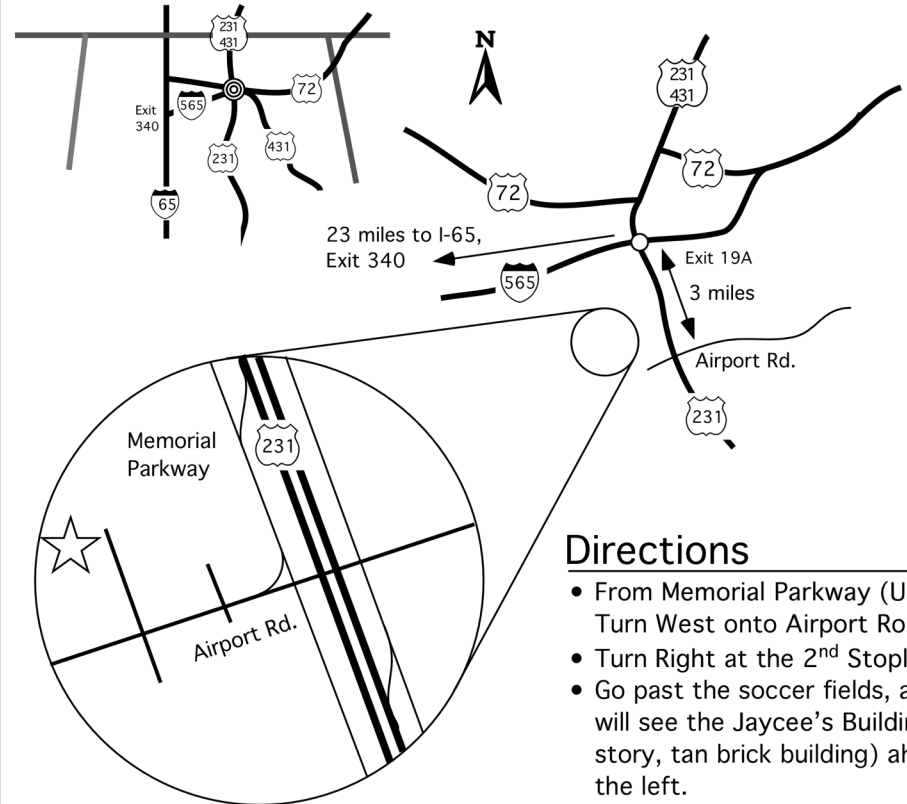

Facebook

Blogspot

HUNTSVILLE PLASTIC MODELERS SOCIETY

41st Annual Model Show

26 AUGUST 2017 + 8:00 AM TO 5:00 PM

HUNTSVILLE JAYCEE'S BUILDING + 2180 AIRPORT ROAD
SW + HUNTSVILLE, AL

Directions

- From Memorial Parkway (US 231), Turn West onto Airport Road.
- Turn Right at the 2nd Stoplight,
- Go past the soccer fields, and you will see the Jaycee's Building (one story, tan brick building) ahead on the left.

Google Maps: <http://tinyurl.com/lj34ppy>